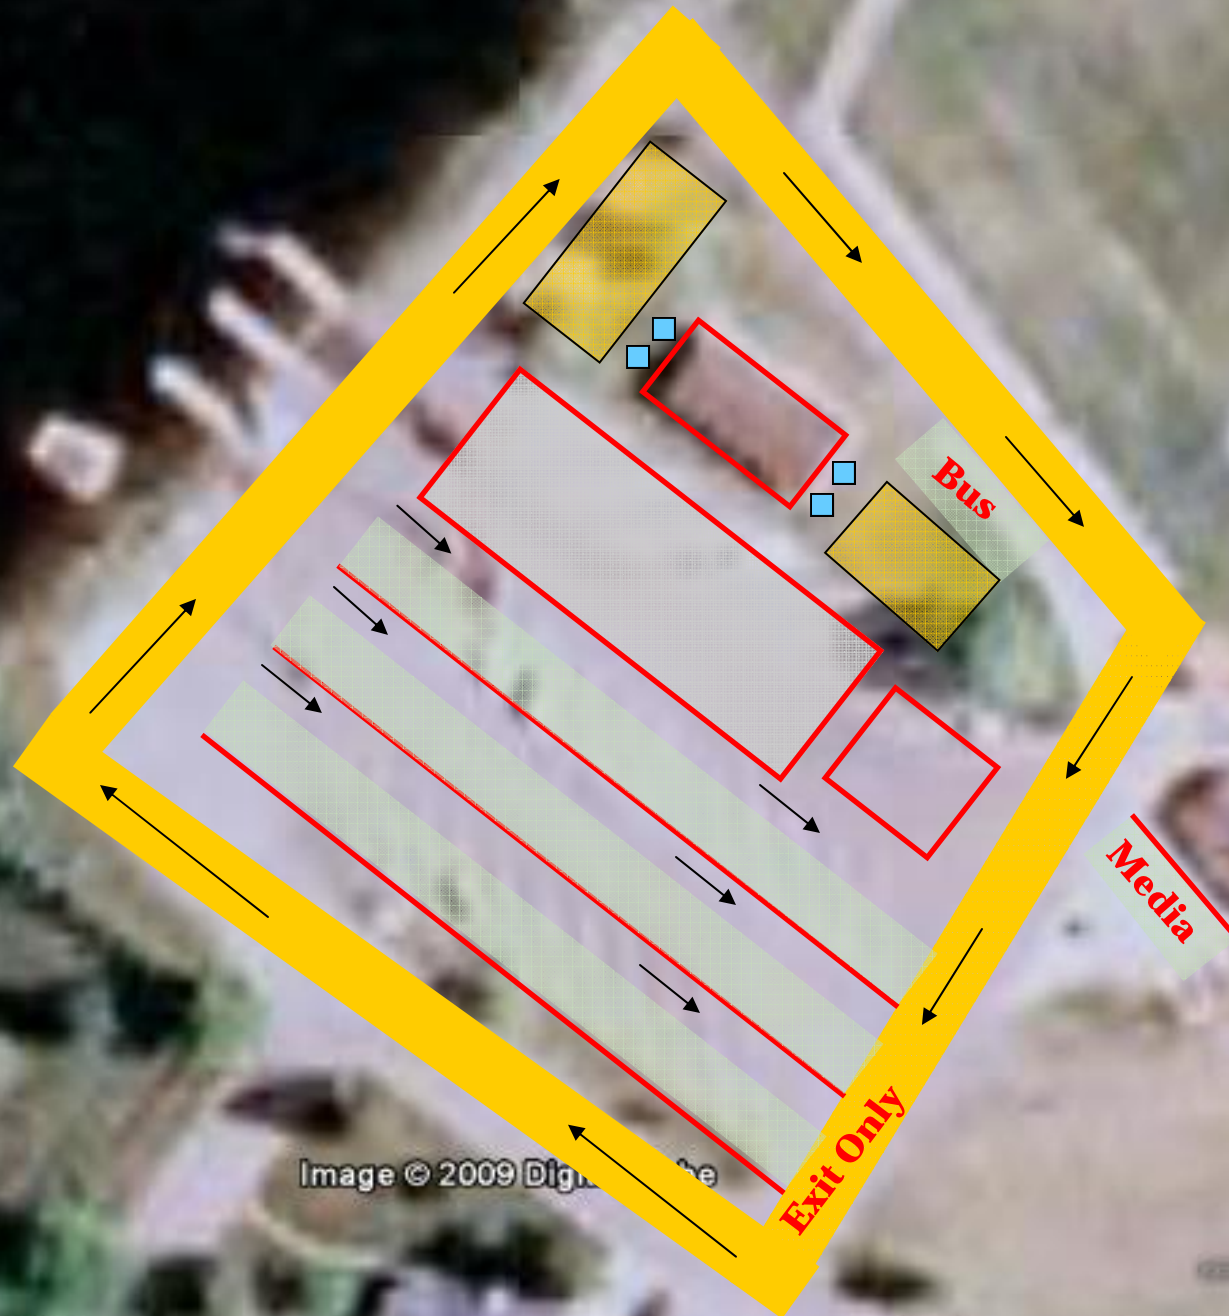

Enclosed Areas Vendor Sign Up 

Outdoor Vendor Areas 

Enclosed Areas Dimensions

Parking and Site Circulation

Image © 2009 DigitalGlobe

Google

45°39'01.90" N 89°24'53.98" W

2005

Eye alt 179 m