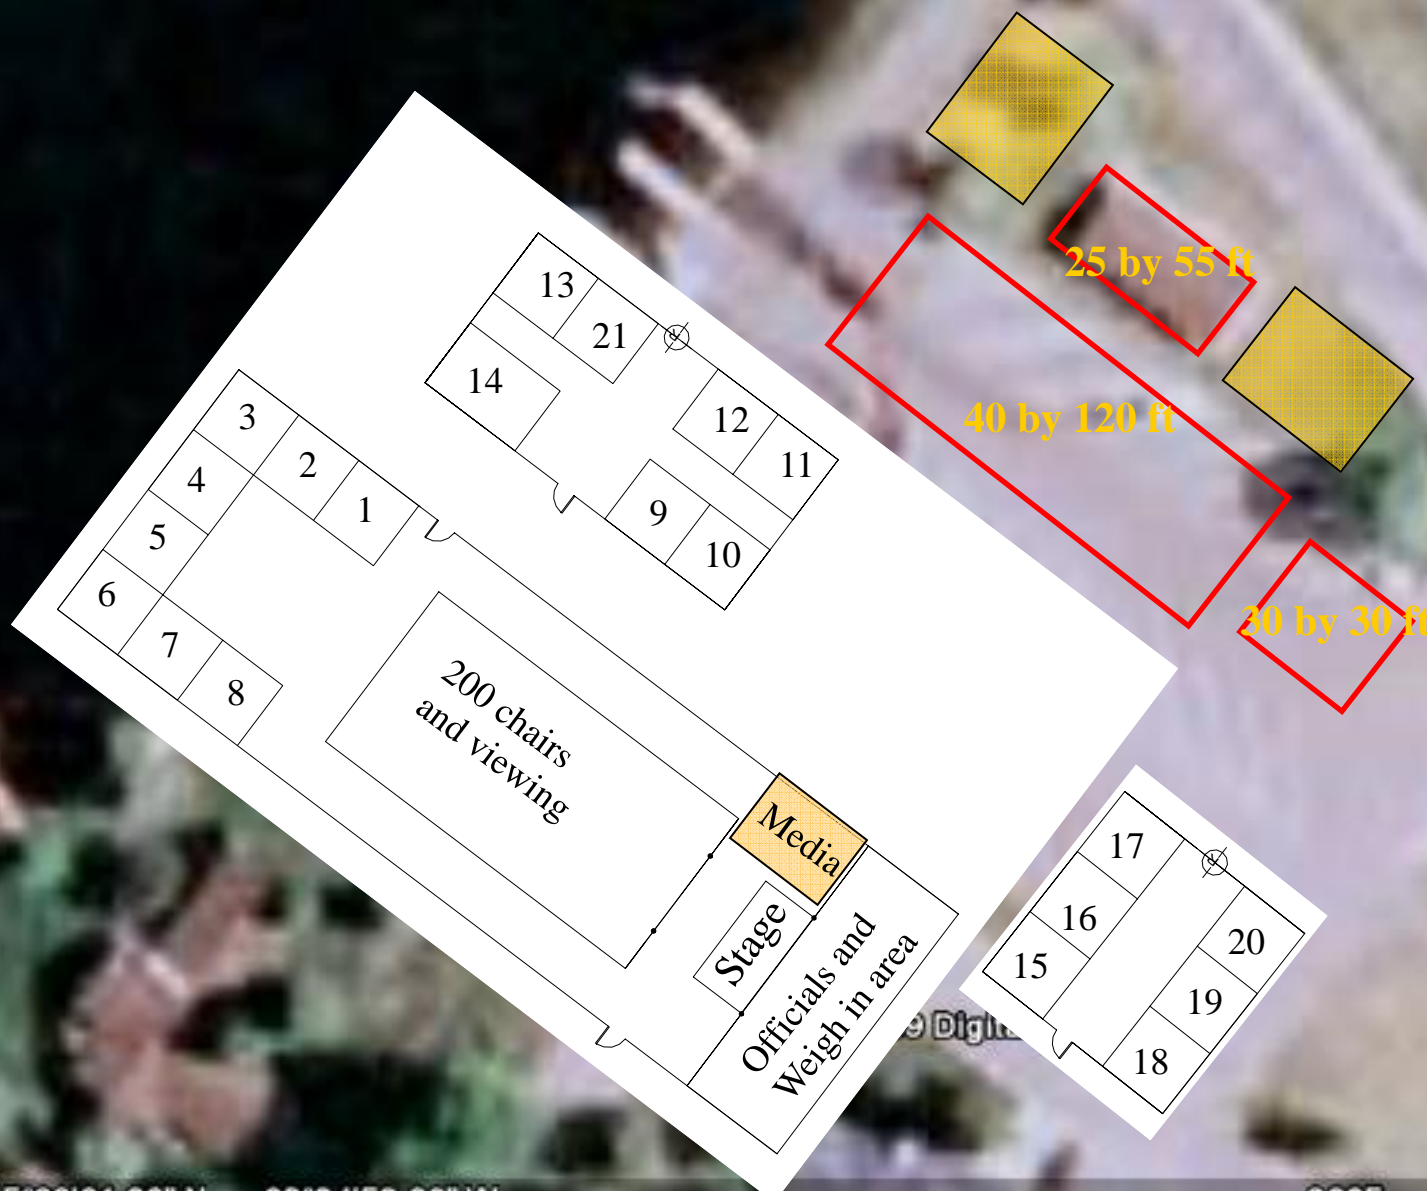

Enclosed Areas Vendor Sign Up 

Outdoor Vendor Areas 

Enclosed Areas Dimensions

Parking and Site Circulation

Image © 2009 DigitalGlobe

Google

45°39'01.90" N 89°24'53.98" W

2005

Eye alt 179 m