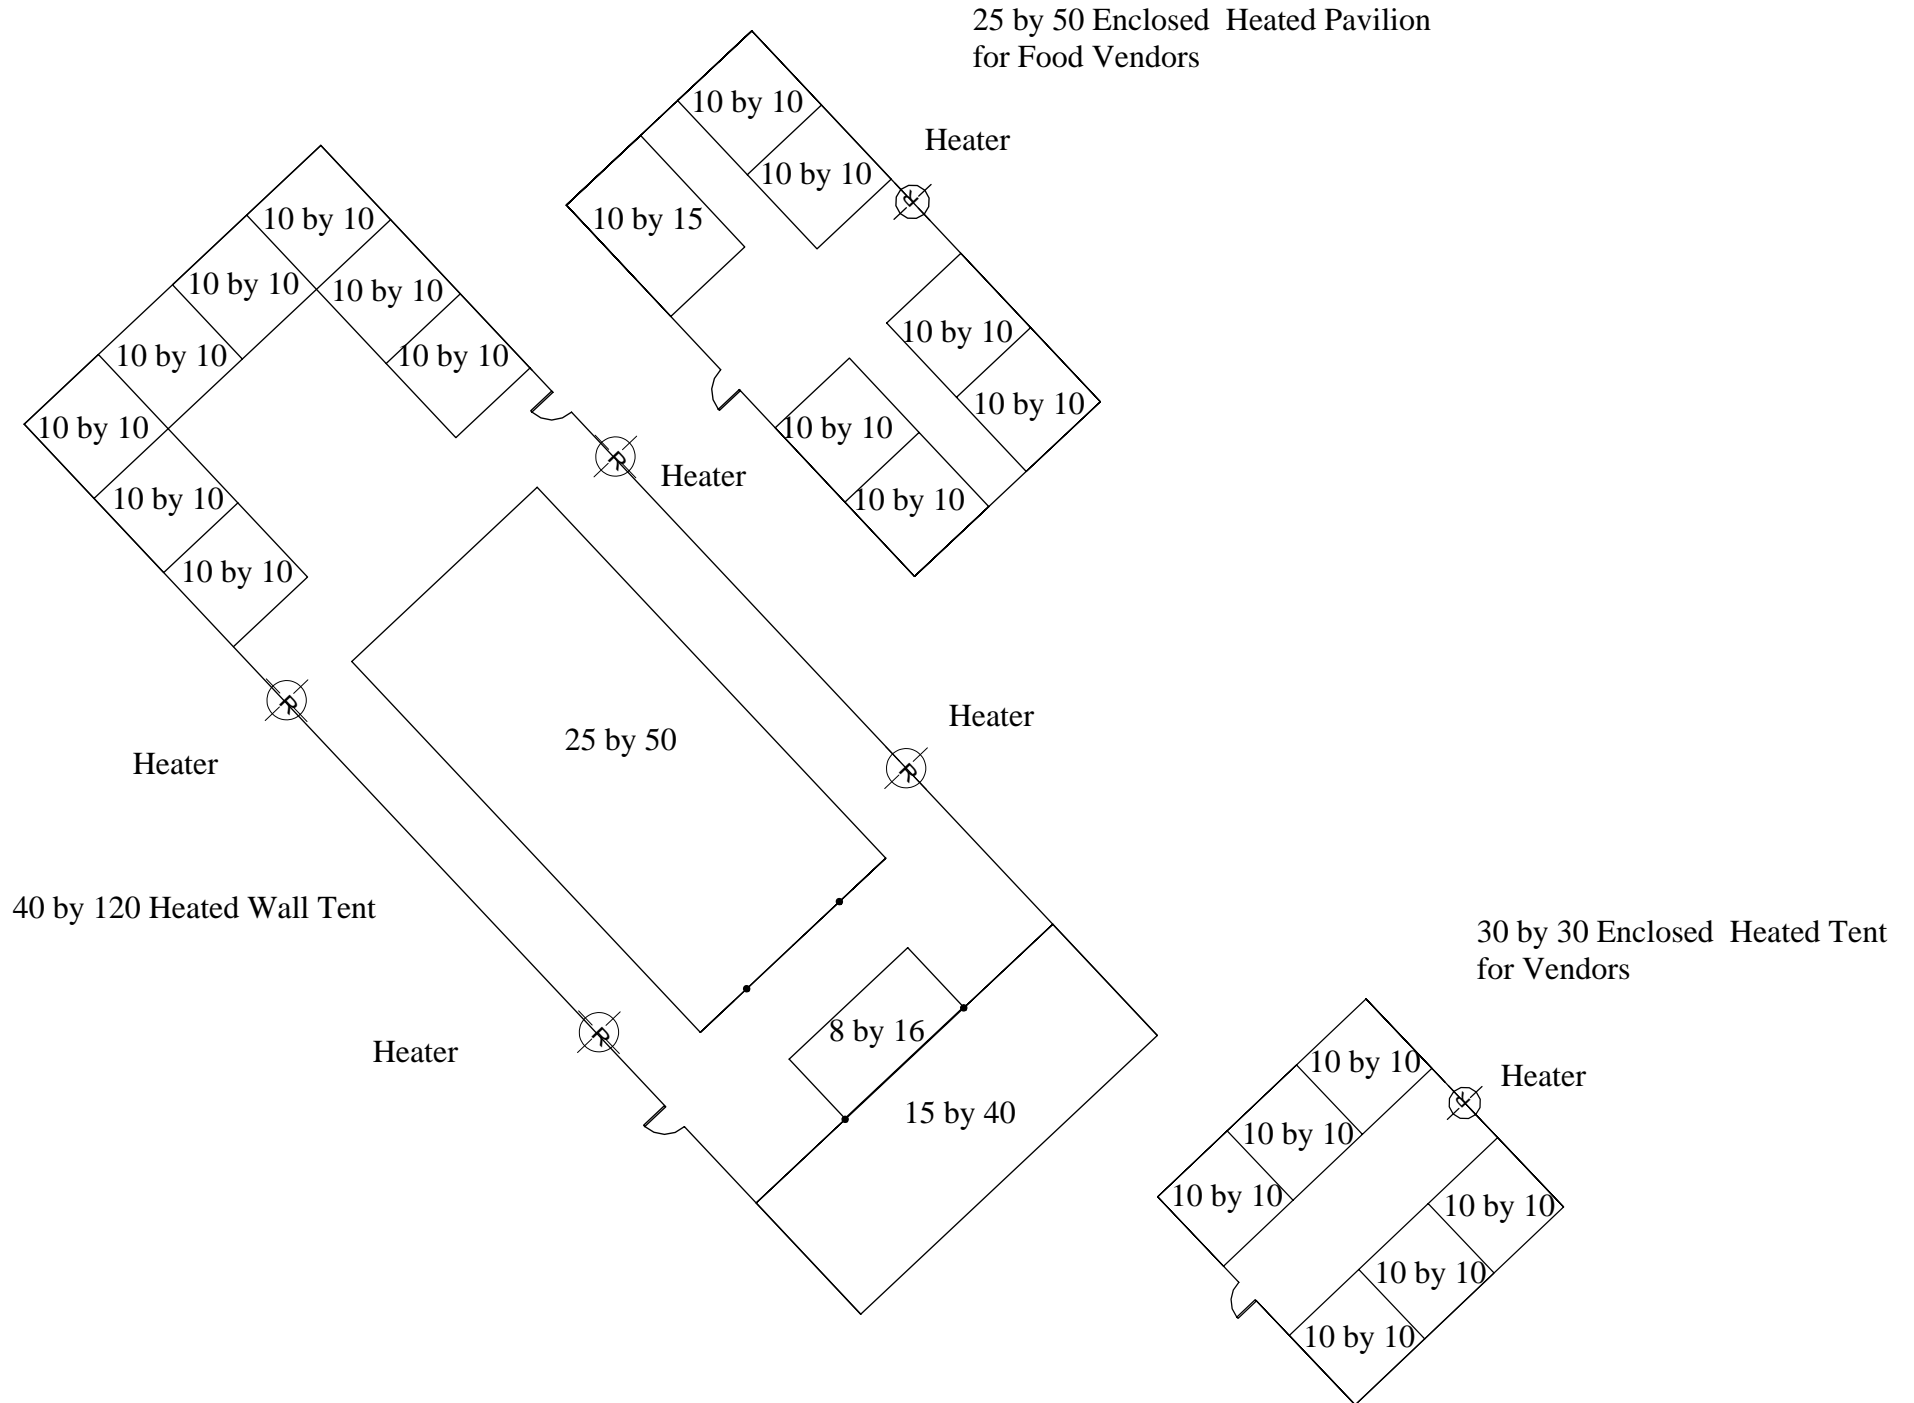

Enclosed Areas Vendor Sign Up 

Outdoor Vendor Areas 

Enclosed Areas Dimensions

Parking and Site Circulation

Image © 2009 DigitalGlobe

Google

45°39'01.90" N 89°24'53.98" W

2005

Eye alt 179 m